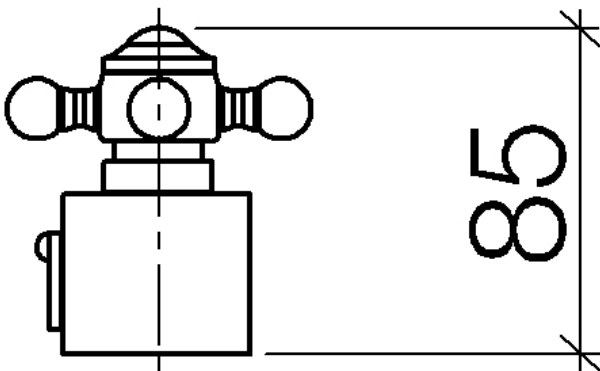

Bathtub - Madison  
Temperature control handle - polished chrome  
Article number: 11 420 360-00

NO IMAGE

polished chrome

AVAILABLE

Dimensional drawing

All dimensions in mm / inch = mm x 0,0394

Bathtub - Madison  
Temperature control handle - polished chrome  
Article number: 11 420 360-00

Bathtub - Madison  
Temperature control handle - polished chrome  
Article number: 11 420 360-00