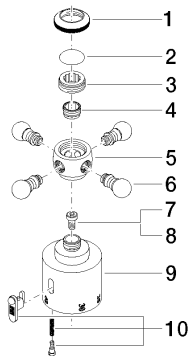

Bathtub - Madison  
Temperature control handle - polished chrome  
Article number: 11 420 360-00

NO IMAGE

polished chrome

AVAILABLE

Dimensional drawing

All dimensions in mm / inch = mm x 0,0394

Bathtub - Madison  
Temperature control handle - polished chrome  
Article number: 11 420 360-00

Bathtub - Madison  
Temperature control handle - polished chrome  
Article number: 11 420 360-00

### Spare parts list

Number	Item Number	Designation	Number of units
--------	-------------	-------------	-----------------